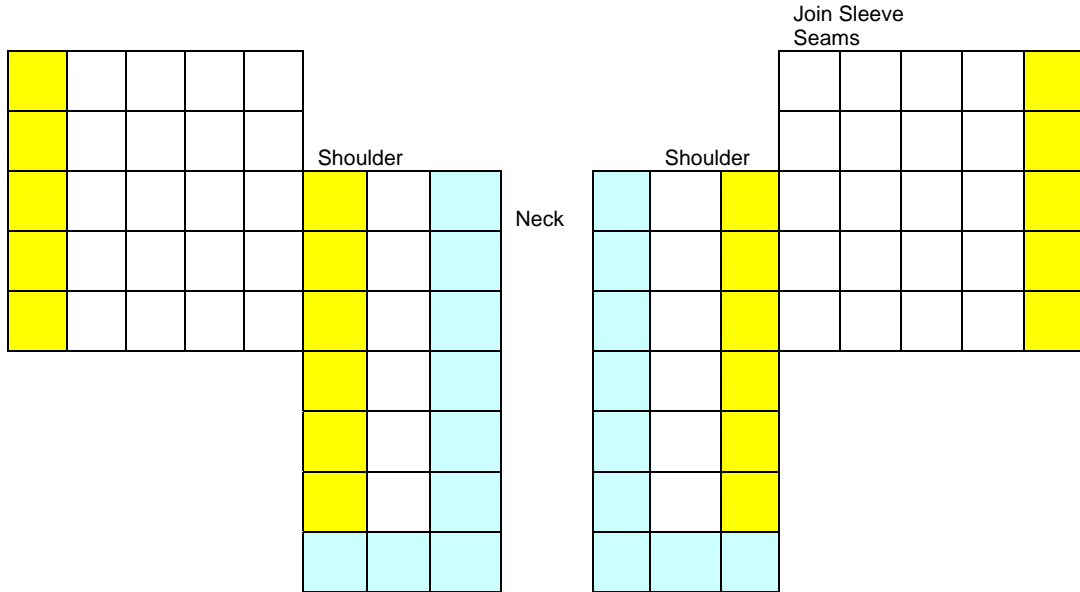

KIMONO COAT

FRONT

BACK

Designates 2 color motif
Designates Large and X-large