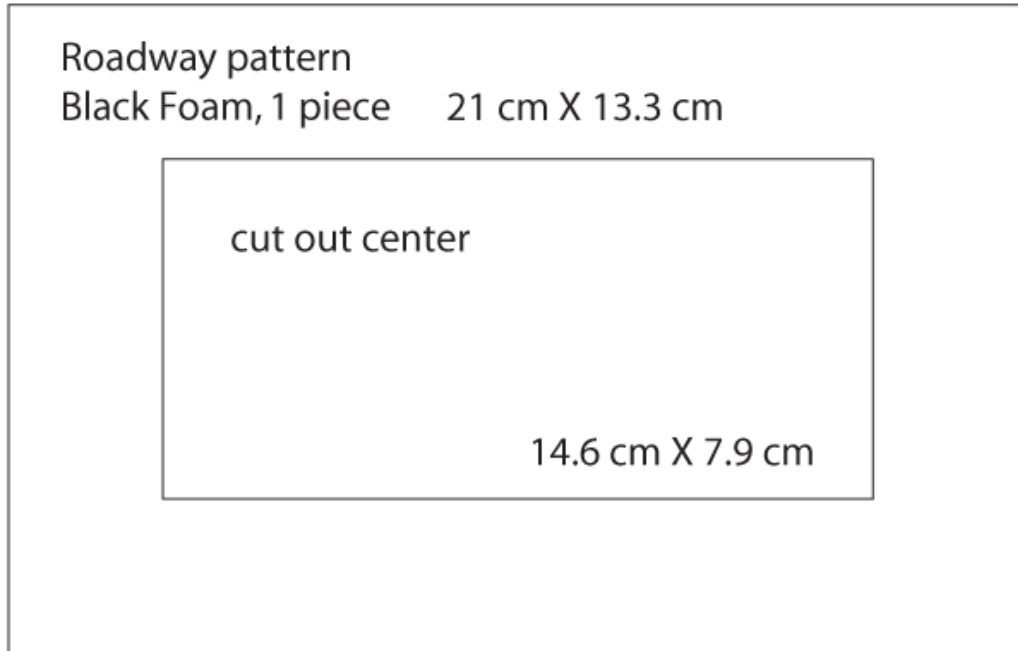

Let's Go/Vacation Frame Patterns

Road Stripes
White foam, 18 pieces

19.7 mm X 6 mm

Arrows
Orange foam, 2 pieces

3 cm X 4 cm