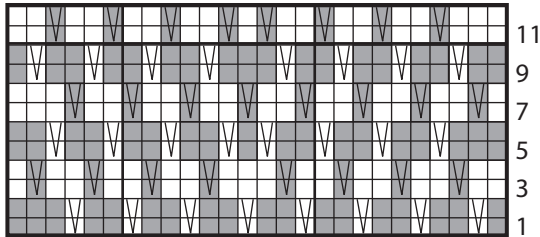

Chart

Key

-  = With A, knit on RS rows; purl on WS rows
-  = With B, knit on RS rows; purl on WS rows
-  = With A, Sl1Pwyib on RS rows; Sl1Pwyif on WS rows
-  = With B, Sl1Pwyib on RS rows; Sl1Pwyif on WS rows