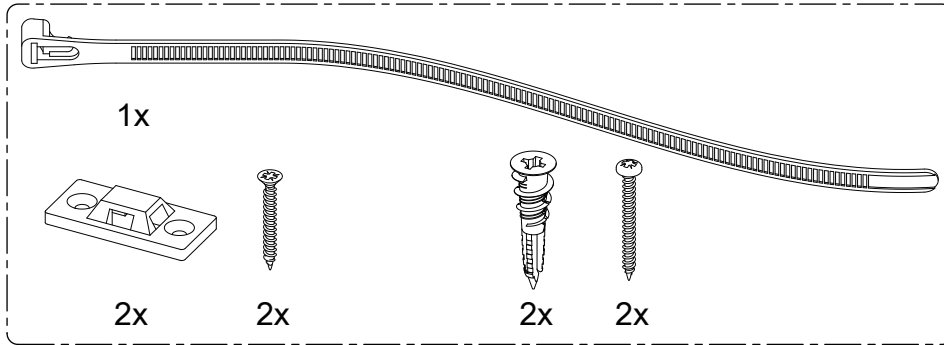

Furniture Strap Guide

Guide de la sangle pour le meuble

Assembly Assemblage

1 Drill bit 0.3inch
Mèche 8mm

2

3

4

5 Attach
Attachez

6 Detach
Détachez

NOTE:

For drywall mounting, use anchors with screws.

For stud mounting, use only screws.

If walls are concrete or plaster, please consult your hardware store for installation instruction.