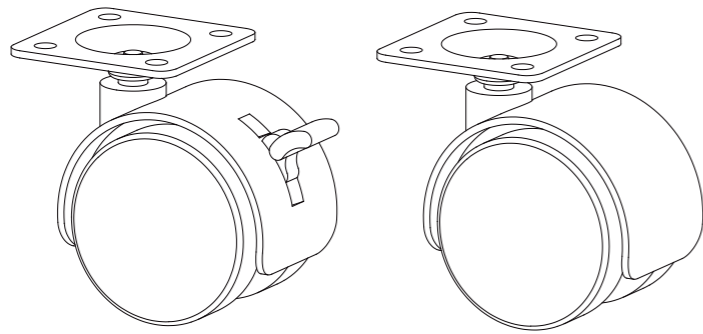

MODULAR CASTERS
Roulettes Modulaires

1.5"H
3.8 cm

Review the parts list to make sure everything was included in your box.

We suggest you hand tighten screws and bolts to avoid over tightening, and stripping predrilled holes.

WARNING: Adult assembly required. Please use care when unpacking parts from this box. May contain small parts with sharp points and edges.

⚠ Do not discard any extra hardware parts that are not used in the assembly of this Cube. The additional hardware is provided for combining multiple Cubes or alternate mounting options.