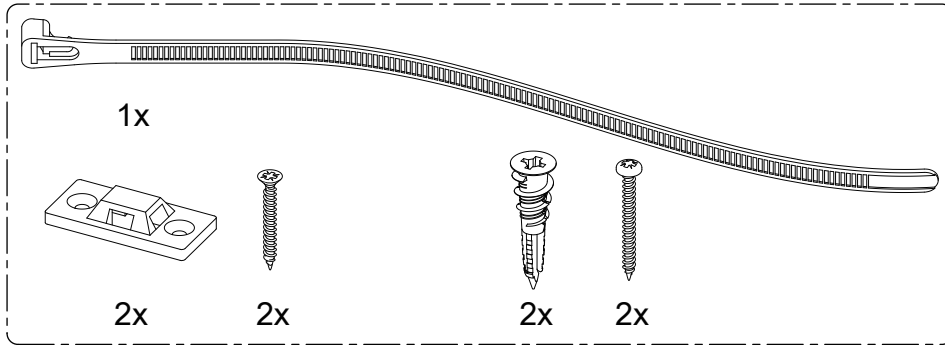

Furniture Strap Guide

Guide de la sangle pour le meuble

Assembly Assemblage

1 Drill bit 0.3inch
Mèche 8mm

2

3

4

5 Attach
Attachez

6 Detach
Détachez

NOTE:

For drywall mounting, use anchors with screws.

For stud mounting, use only screws.

If walls are concrete or plaster, please consult your hardware store for installation instruction.