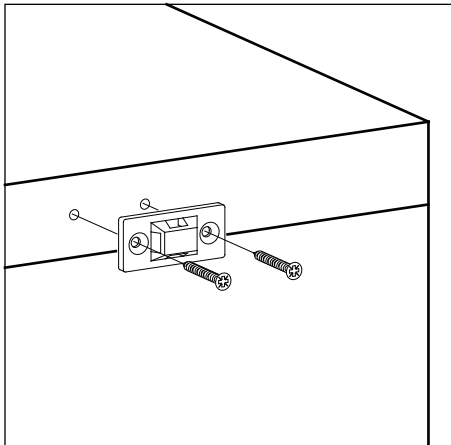

Furniture Strap Guide

Guide de la sangle pour le meuble

Assembly Assemblage

1 Drill bit 0.3inch
Mèche 8mm

2

3

4

5 Attach
Attachez

6 Detach
Détachez

NOTE:

For drywall mounting, use anchors with screws.

For stud mounting, use only screws.

If walls are concrete or plaster, please consult your hardware store for installation instruction.