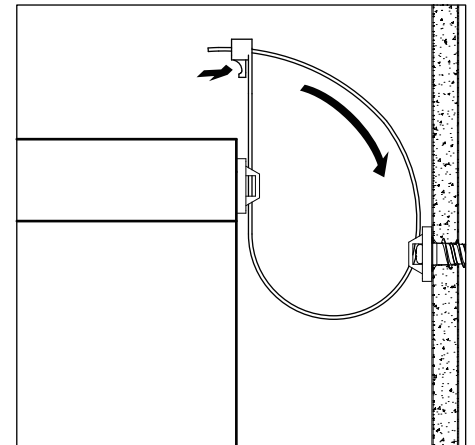

Furniture Strap Guide

Guide de la sangle pour le meuble

Assembly Assemblage

1 Drill bit 0.3inch
Mèche 8mm

2

3

4

5 Attach
Attachez

6 Detach
Détachez

NOTE:

For drywall mounting, use anchors with screws.

For stud mounting, use only screws.

If walls are concrete or plaster, please consult your hardware store for installation instruction.