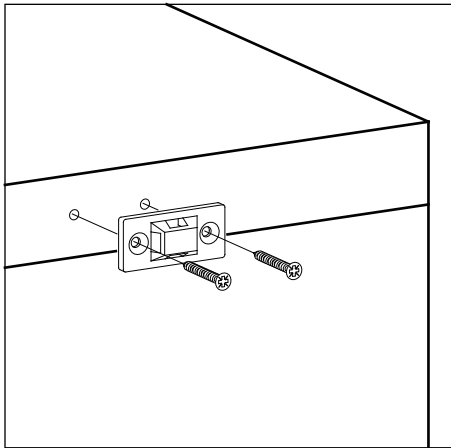

Furniture Strap Guide

Guide de la sangle pour le meuble

Assembly Assemblage

1 Drill bit 0.3inch
Mèche 8mm

2

3

4

5 Attach
Attachez

6 Detach
Détachez

NOTE:

For drywall mounting, use anchors with screws.

For stud mounting, use only screws.

If walls are concrete or plaster, please consult your hardware store for installation instruction.