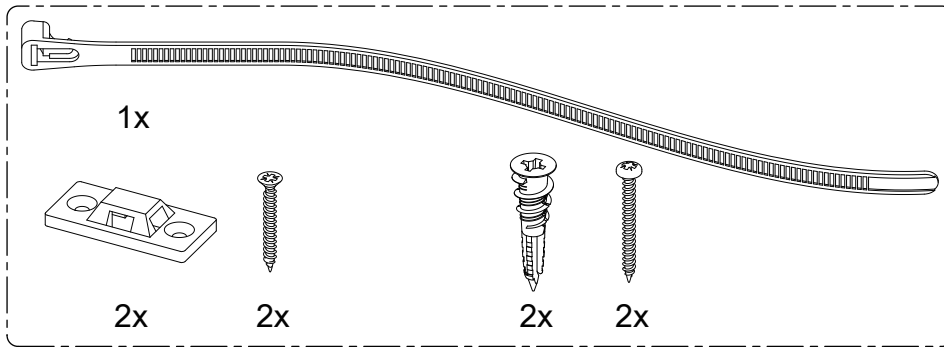

Furniture Strap Guide

Guide de la sangle pour le meuble

Assembly Assemblage

1 Drill bit 0.3inch
Mèche 8mm

2

3

4

5 Attach
Attachez

6 Detach
Détachez

NOTE:

For drywall mounting, use anchors with screws.

For stud mounting, use only screws.

If walls are concrete or plaster, please consult your hardware store for installation instruction.