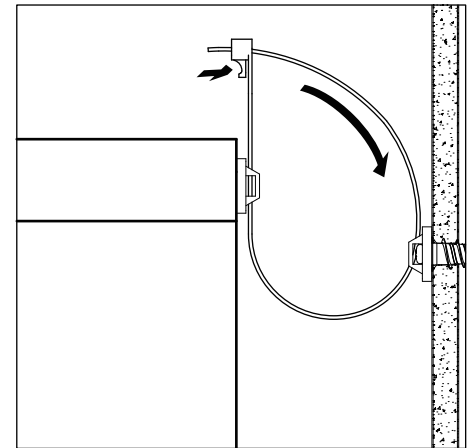

Furniture Strap Guide

Guide de la sangle pour le meuble

Assembly Assemblage

1 Drill bit 0.3inch
Mèche 8mm

2

3

4

5 Attach
Attachez

6 Detach
Détachez

NOTE:

For drywall mounting, use anchors with screws.

For stud mounting, use only screws.

If walls are concrete or plaster, please consult your hardware store for installation instruction.