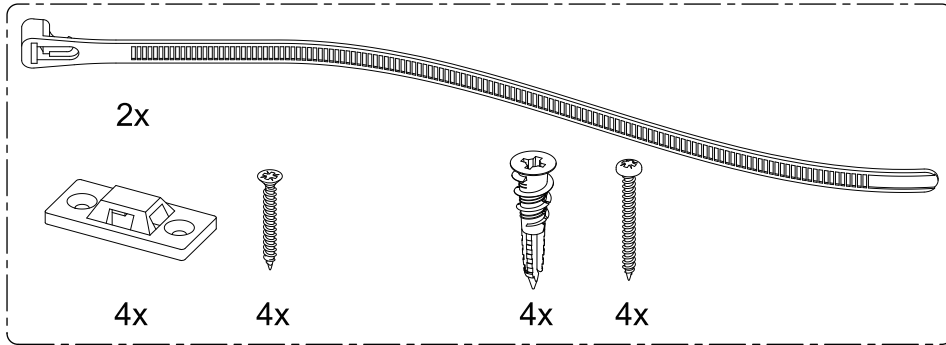

Furniture Strap Guide

Guide de la sangle pour le meuble

Assembly
Assemblage

1 Drill bit 5/16"
Mèche 8mm

2

3

4

5 Attach
Attachez

6 Detach
Détachez

NOTE:

For drywall mounting, use anchors with screws.

For stud mounting, use only screws.

If walls are concrete or plaster, please consult your hardware store for installation instruction.