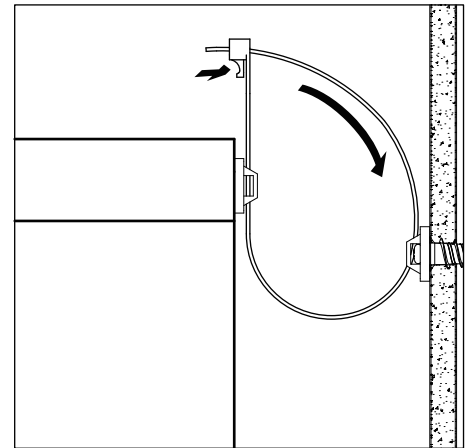

Furniture Strap Guide

Guide de la sangle pour le meuble

Assembly
Assemblage

1 Drill bit 5/16"
Mèche 8mm

2

3

4

5 Attach
Attachez

6 Detach
Détachez

NOTE:

For drywall mounting, use anchors with screws.

For stud mounting, use only screws.

If walls are concrete or plaster, please consult your hardware store for installation instruction.