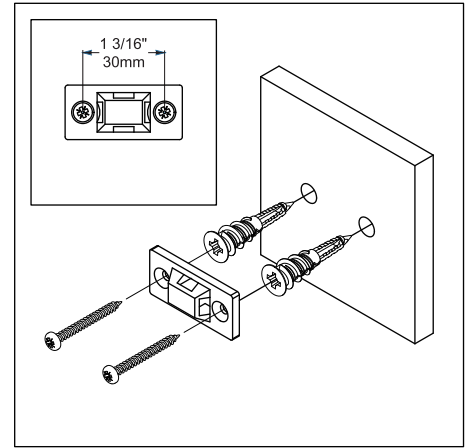

Furniture Strap Guide

Guide de la sangle pour le meuble

Assembly
Assemblage

1 Drill bit 5/16"
Mèche 8mm

2

3

4

5 Attach
Attachez

6 Detach
Détachez

NOTE:

For drywall mounting, use anchors with screws.

For stud mounting, use only screws.

If walls are concrete or plaster, please consult your hardware store for installation instruction.