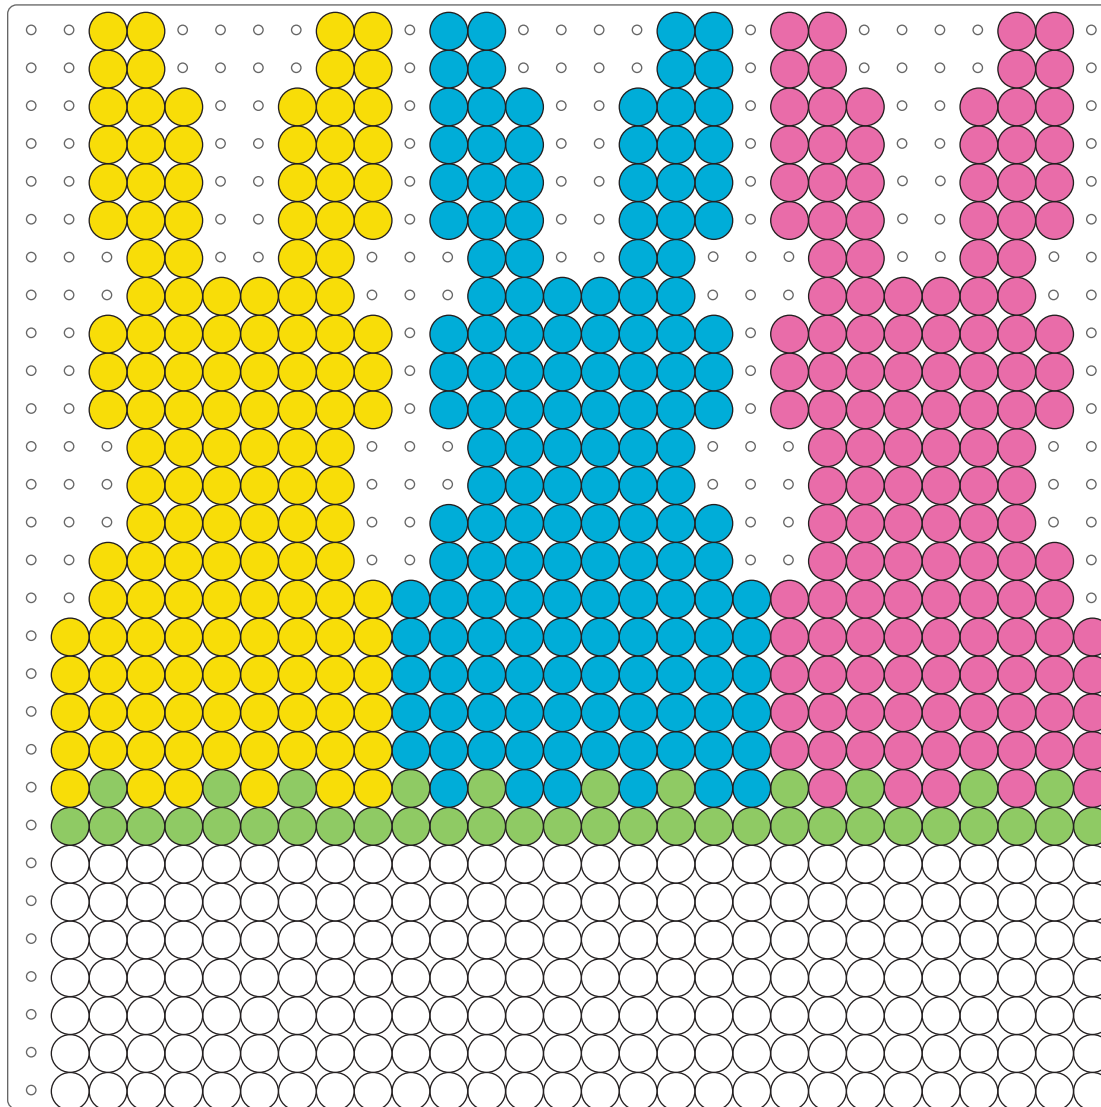

## Happy Easter Sign

### color key

- 140 pink
- 141 yellow
- 150 turquoise
- 39 kiwi lime
- 196 white

perler.com

design group

Michael's

perler™

Happy Easter

design<sub>group</sub>