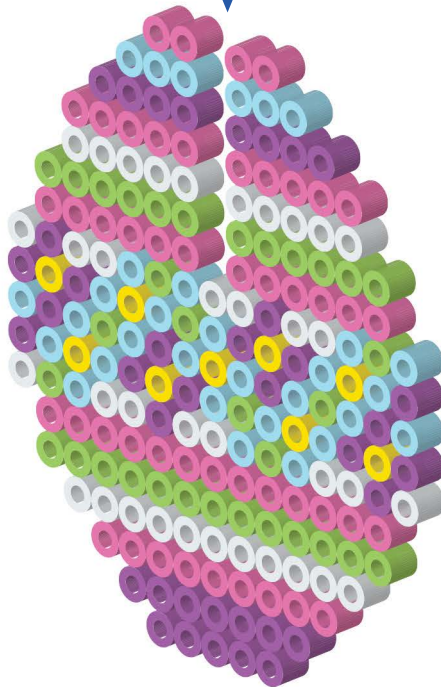

Michael's

perler™

1

2

3

design group

perler.com