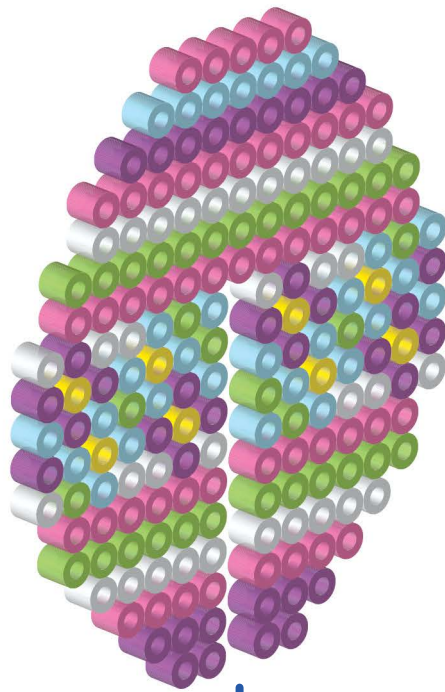

Michael's

perler™

1

2

3

design group

perler.com