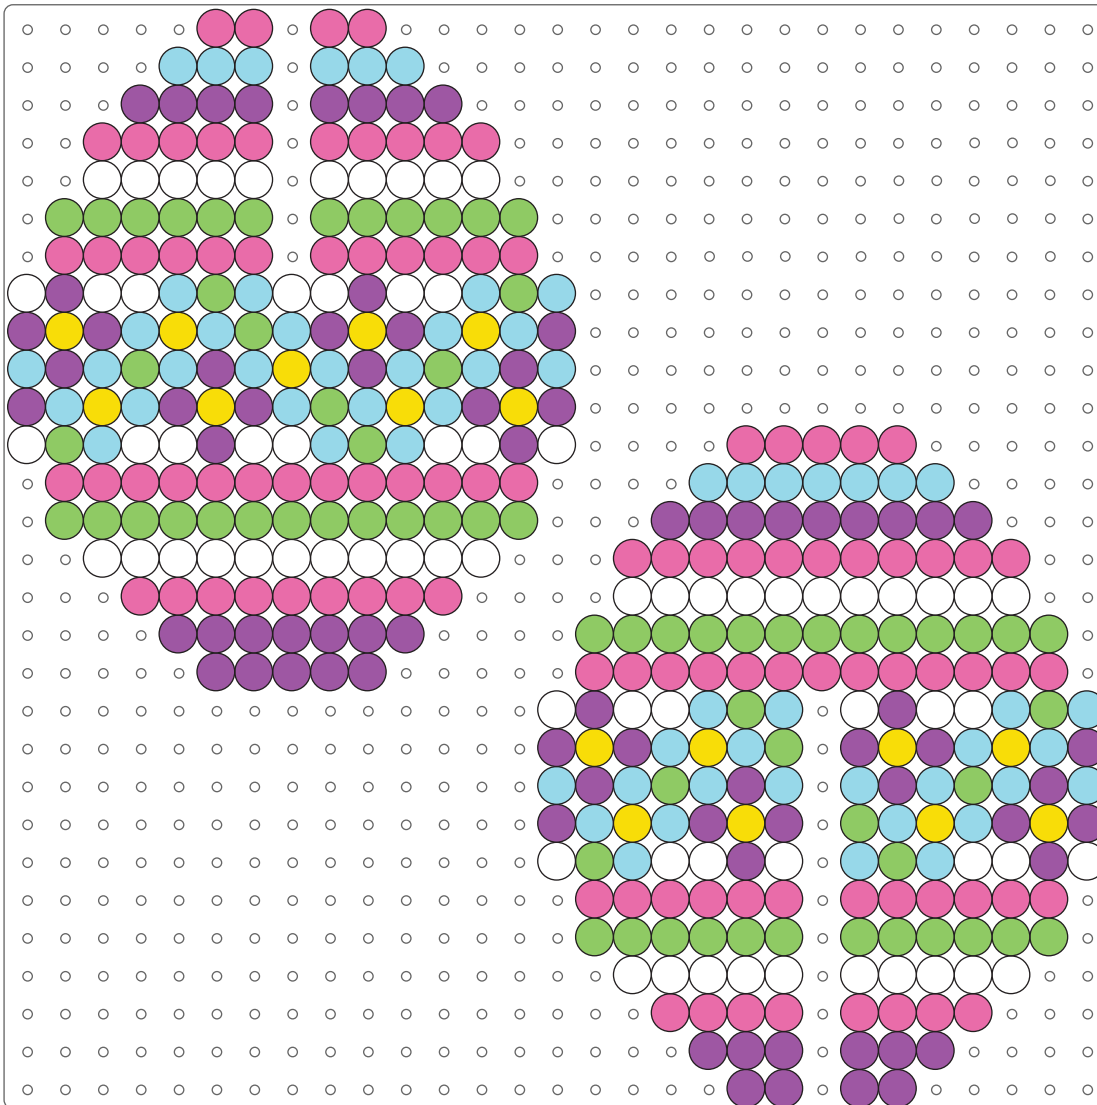

Michael's

perler™

Colorful 3-D Egg

color key

- 97 pink
- 75 plum
- 17 yellow
- 61 toothpaste
- 66 kiwi lime
- 70 white

1

2

3